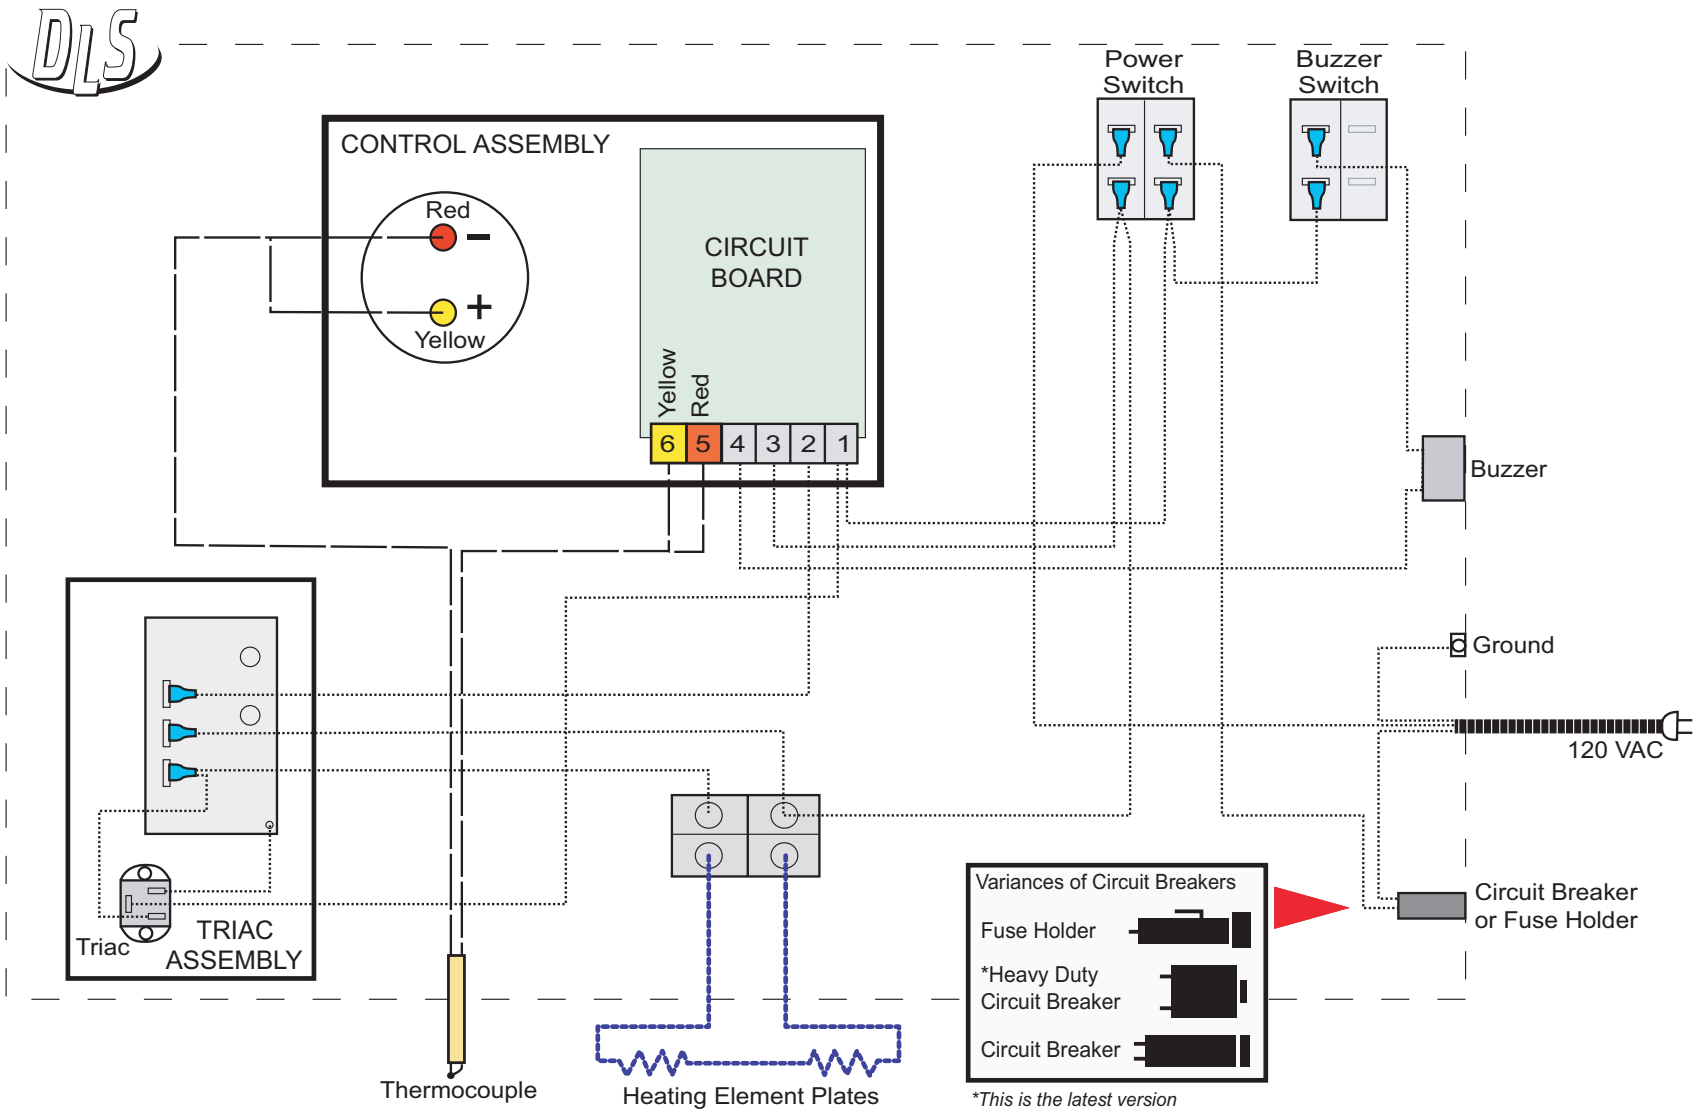

500S Schematic Layout

Schematic drawing for the 500S Burnout Oven

The DLS Corporation shall not be liable for any damage or injury due to repair or installation of parts by non-DLS personnel. For questions or comments, please contact your dealer or DLS Corporation at 1-800-514-7063. Revised 9-23-05.