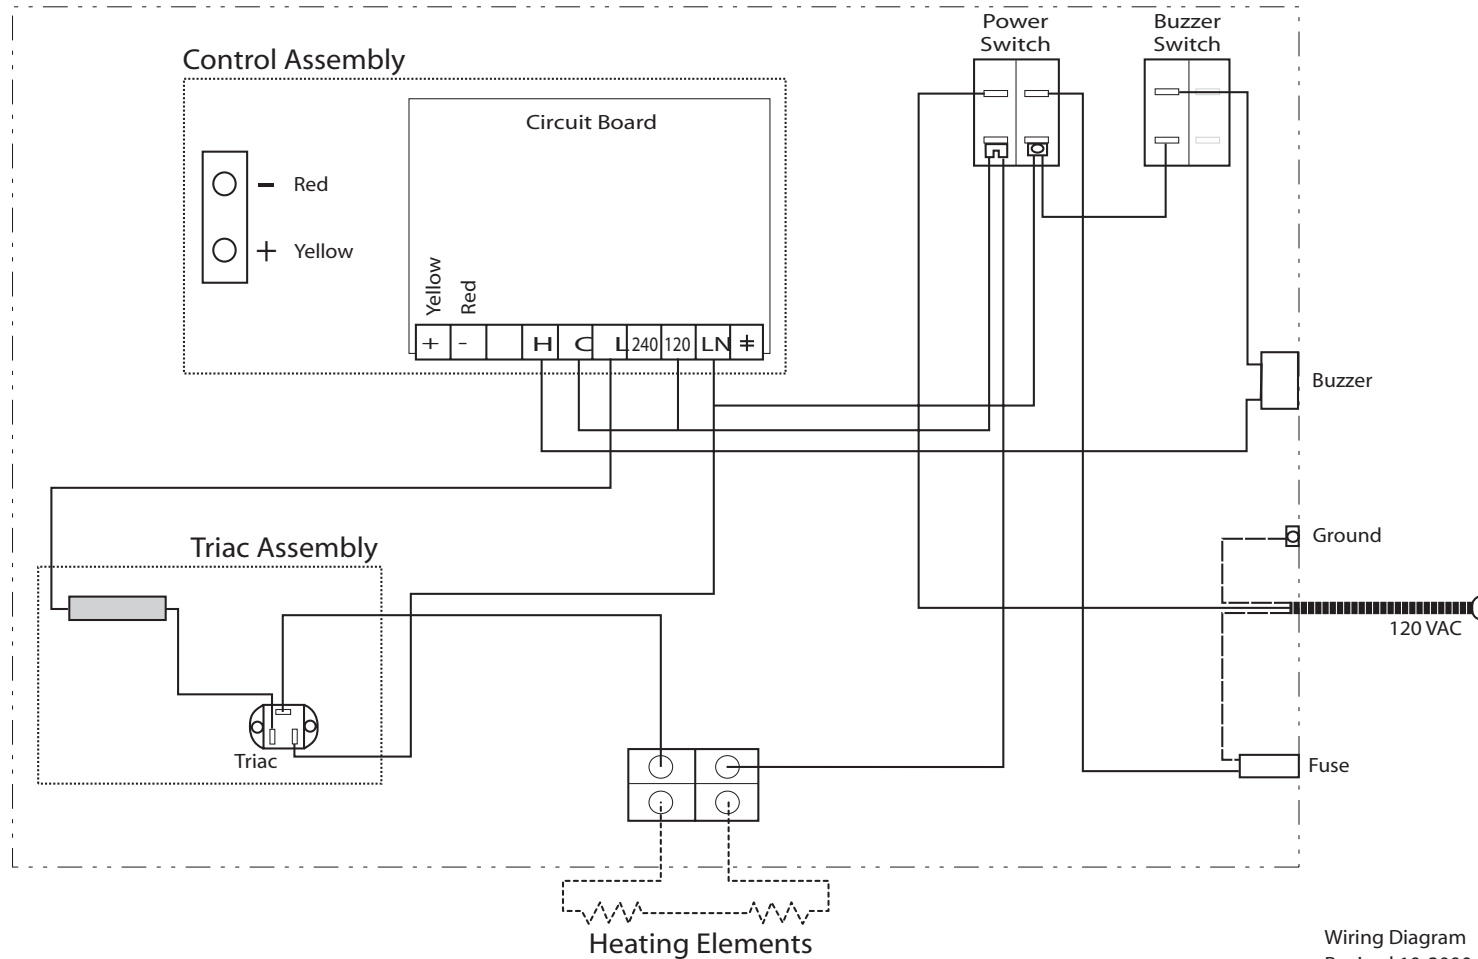

# 500S "Classic" Schematic Layout

*Schematic for the 500S Burnout Oven with Classic Control and Triac Assembly*

Wiring Diagram  
 Revised 10-2000  
 Dwg by: the WD

The DLS Corporation shall not be liable for any damage or injury due to repair or installation of parts by non-DLS personnel. For questions or comments, please contact your dealer or DLS Corporation at 1-800-514-7063. Revised 9-23-05.