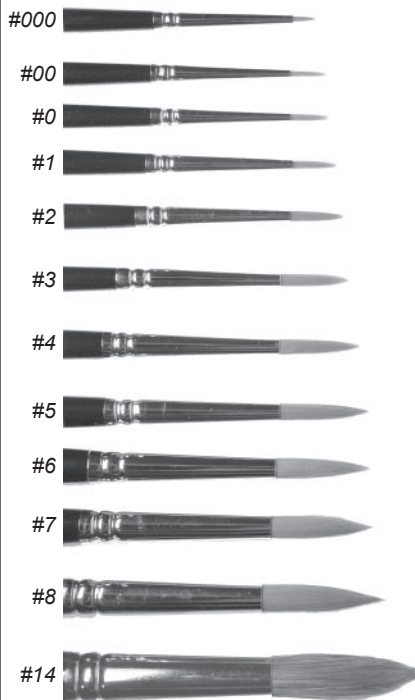

Plastic Hub, Each — 2.00
Plastic Hub, Pkg of 12 — 21.45
Wood Hub, Each — 1.75
Wood Hub, Pkg of 12 — 16.90

#B14 2" dia., 2 rows, Converging Bristle

Plastic Hub, Each — 2.00
Plastic Hub, Pkg of 12 — 21.45
Wood Hub, Each — 1.75
Wood Hub, Pkg of 12 — 18.30

#B20 2 1/2" dia., 2 rows, Converging Bristle

Plastic Hub, Each — 2.00
Plastic Hub, Pkg of 12 — 21.45
Wood Hub, Each — 1.75
Wood Hub, Pkg of 12 — 19.20

#B23 2 3/4" dia., 3 rows, Converging Bristle

Wood Hub, Each — 2.50
Wood Hub, Pkg of 12 — 29.50

#B24 2 1/2" dia. extra-stiff, 3 rows, Semi-Converging

Plastic Hub, Each — 2.50
Plastic Hub, Pkg of 12 — 26.40
Wood Hub, Each — 2.50
Wood Hub, Pkg of 12 — 28.85

#B25 2 3/4" dia., 3 rows, Upright Bristle

Wood Hub, Each — 2.50
Wood Hub, Pkg of 12 — 29.20

#B27 3" dia., 4 rows, Converging Bristle

Wood Hub, Each — 5.00
Wood Hub, Pkg of 12 — 54.80

#B29 3" dia., 4 rows, Upright Bristle

Wood Hub, Each — 5.00
Wood Hub, Pkg of 12 — 54.80

Keystone Ceramist Brushes